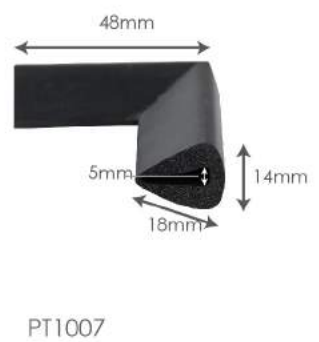

PT1007

Wider - Thicker

High-density

Softer