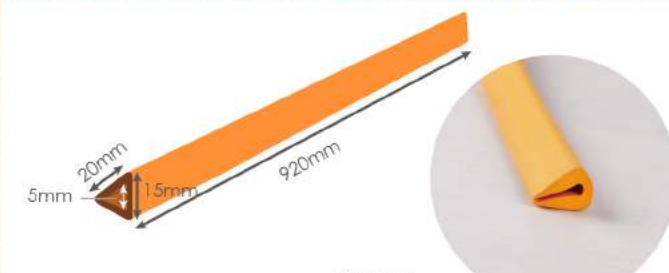

Free cutting

Waterproof

Softer

- Easy to Cut
- Various shapes to fit all types of furniture
- Odorless & Easy to Clean
- Eco-Friendly Materials

PT1015