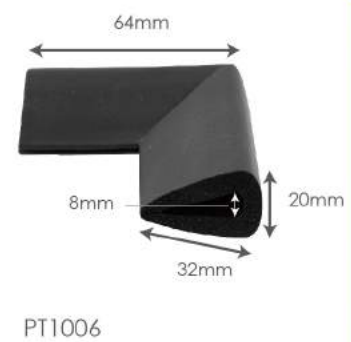

HOME

SAFETY PROTECTOR

Edge & Corner

- Odorless & Easy to Clean
- Eco-Friendly Materials

Material: Rubber Foam

PT1006

Wider - Thicker

High-density

Softer