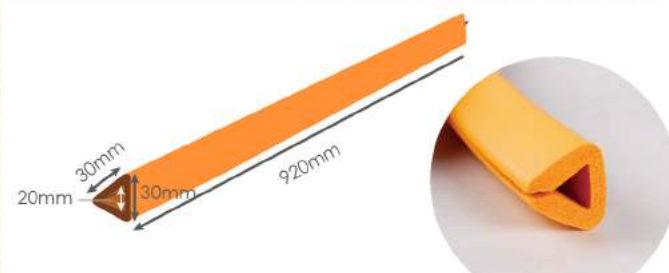

PT1011

PT1013