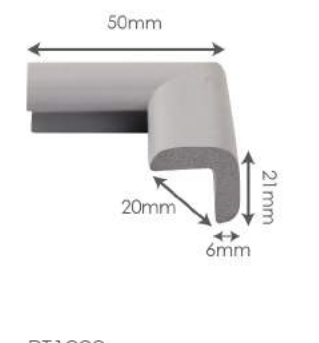

HOME

SAFETY PROTECTOR

Edge & Corner

- Odorless & Easy to Clean
- Eco-Friendly Materials

Material: Rubber Foam

PT1003

Wider - Thicker

High-density

Softer