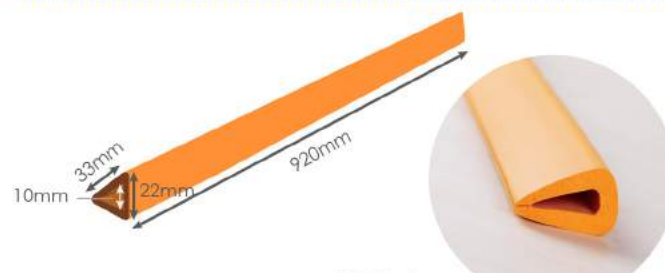

Free cutting

Waterproof

Softer

- Easy to Cut
- Various shapes to fit all types of furniture
- Odorless & Easy to Clean
- Eco-Friendly Materials

PT1014