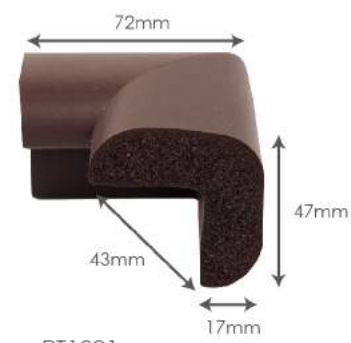

SH21364
73" x 31.5" (185.4cm x 80cm) x 6mm
Material: High density NBR

SH21332A / SH21332B
47.2" x 18.9" (120cm x 48cm) x 18mm
Material: HTPE / HTPE+leather

SH21331A / SH21331B
38.9" x 20" (99cm x 51cm) x 18mm
Material: HTPE / HTPE+leather

SH21191
36" x 24" (91cm x 61cm) x 20mm
Material: Polyurethane

SH21361
37.2" x 20" (94.5cm x 51cm) x 18mm [A]
35.4" x 20" (90cm x 51cm) x 18mm [B]
Material: HTPE

COMFORT FLOOR MAT (FOAM KNEELING PAD)

Suitable for outdoors environments such as gardens, yards, and paved areas. The anti-slip feature also works great in the bathroom!

SH21343
20" x 14.9" (51cm x 38cm x 2cm)
Material: NBR

SH21344
26.7" x 14.9" (68cm x 38cm x 2cm)
Material: NBR

HOME

SAFETY PROTECTOR

Edge & Corner

- Odorless & Easy to Clean
- Eco-Friendly Materials

Material: Rubber Foam