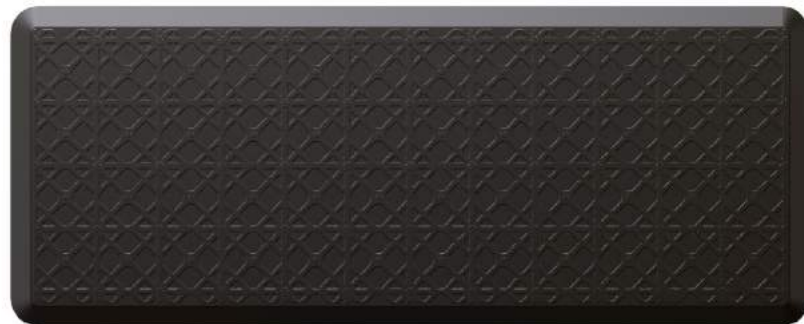

SH21332A / SH21332B
47.2" x 18.9" (120cm x 48cm) x 18mm
Material: HTPE / HTPE+leather