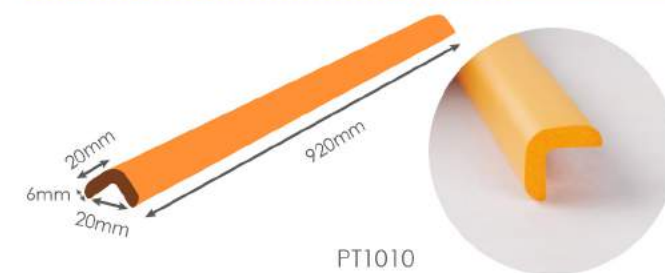

High-density

Softer

Free cutting

Waterproof

Softer

- Easy to Cut
- Various shapes to fit all types of furniture
- Odorless & Easy to Clean
- Eco-Friendly Materials

PT1008

PT1009