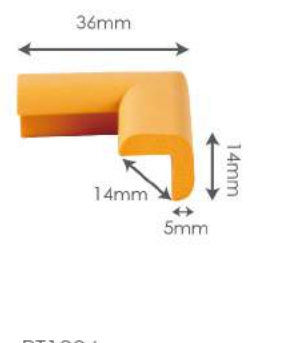

HOME

SAFETY PROTECTOR

Edge & Corner

- Odorless & Easy to Clean
- Eco-Friendly Materials

Material: Rubber Foam

PT1004

Wider - Thicker

High-density

Softer